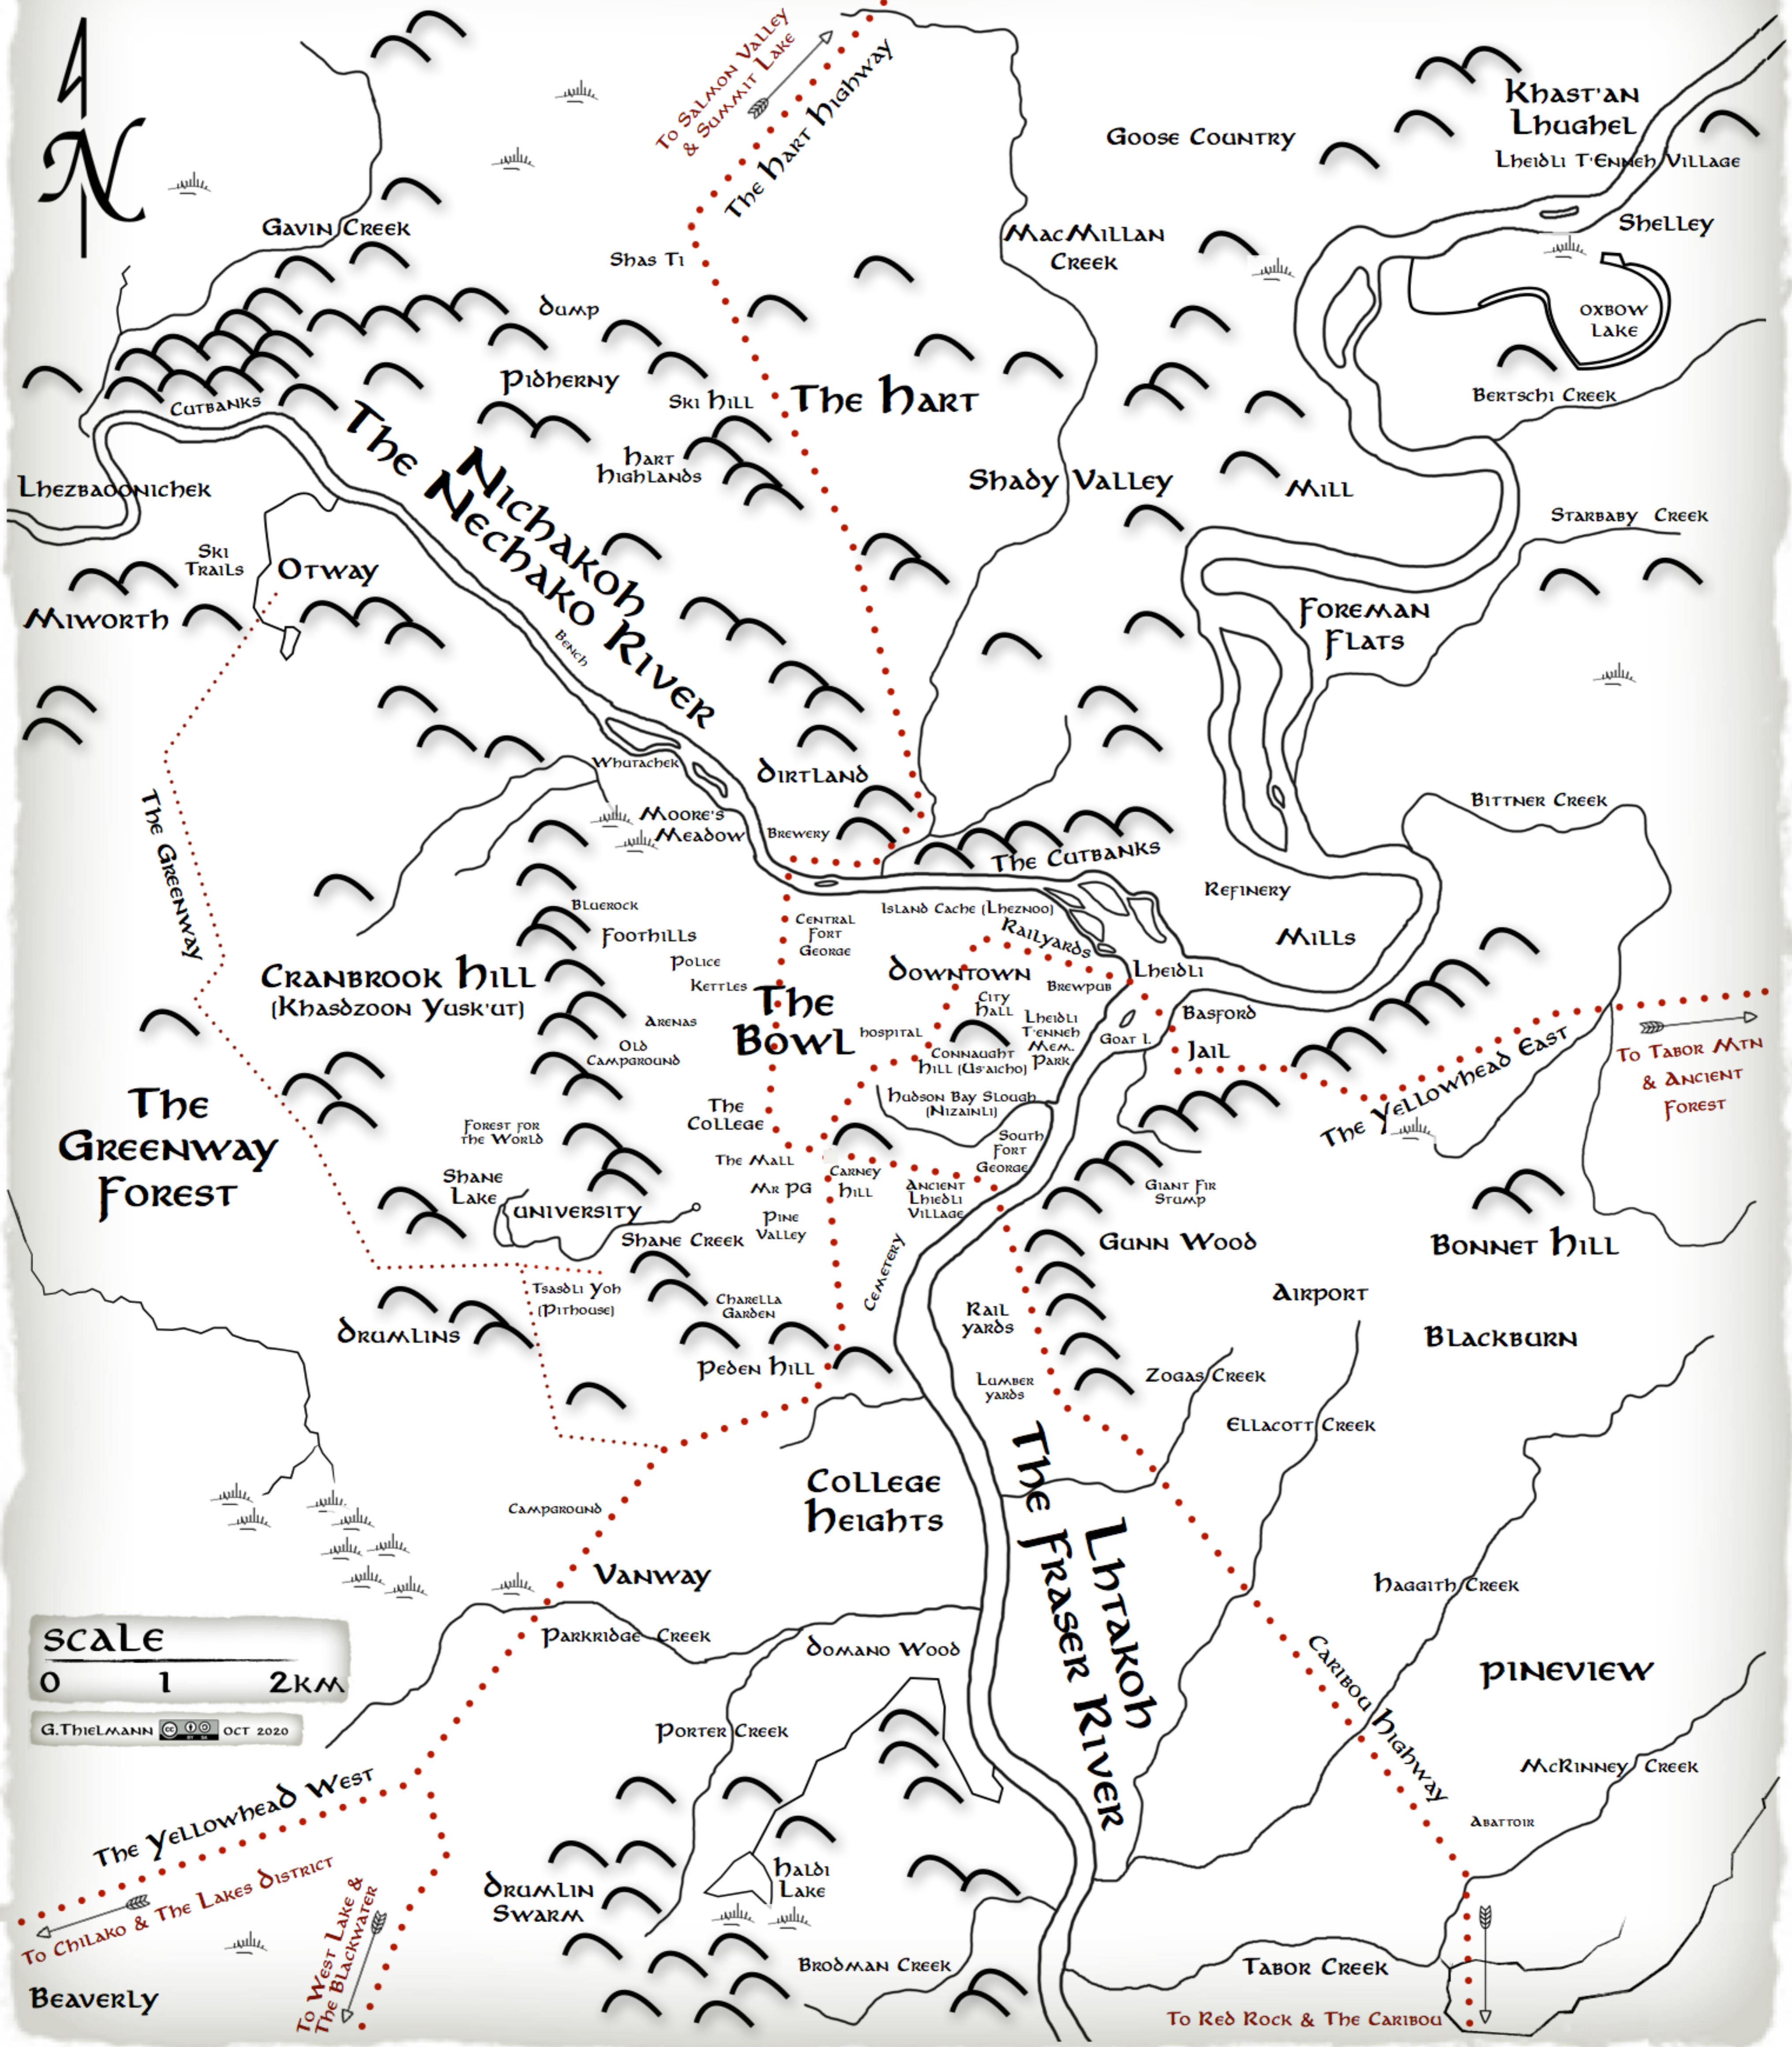

The Lands about Prince George on Lheidli T'enneh Territory

SCALE
0 1 2 KM

G. Thielmann © OCT 2020

The Yellowhead West
To Chilako & The Lakes District
Beaverly

To West Lake & The Blackwater

To Red Rock & The Caribou

To Tabor Mtn & Ancient Forest